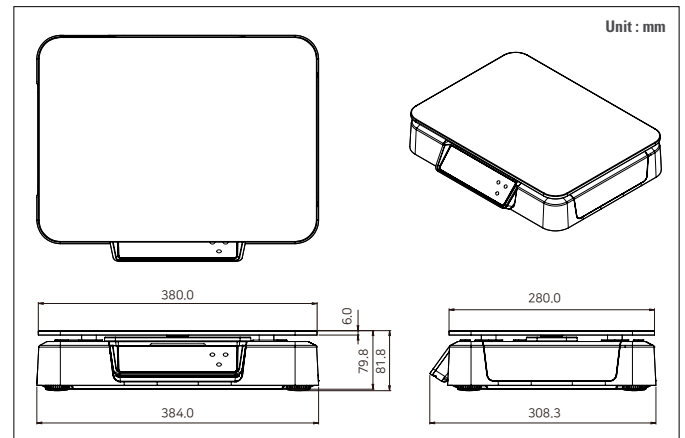

DIMENSION

PDN Basic Type